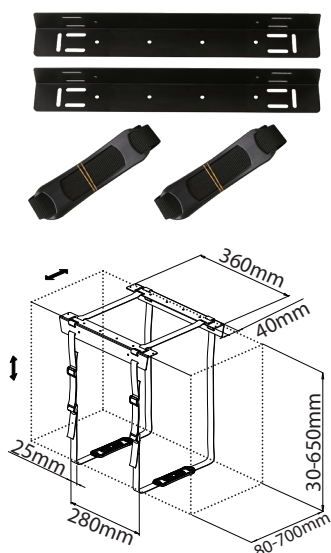

- Include two anti-skid straps.
- Suits for solid desk over 15mm thickness.
- Made of sturdy steel with anti-rust powder coating.
- Support CPU with two high tensile -strength webbing at 1780mm.

Carton Size	385X315X135 mm
G.W. / N.W.	10.5 / 10 kg
QTY / CTN	10 pcs
20FT QTY	16500 pcs

Carton Size	385X315X135 mm
G.W. / N.W.	12.5 / 12 kg
QTY / CTN	10 pcs
20FT QTY	16500 pcs

CPU HOLDERS

CH-001

CH-002

CH-003

CH-004

CH-003

Desk Side Board & Wall Mount

- Holder can be mounted on the wall and side board of desk.
- Adjustable holder suits for the CPU with width from 120mm to 212mm.
- Made of sturdy steel with anti-rust powder coating.
- Include two anti-skid straps.
- Support CPU with two high tensile-strength webbing at 1780mm.

Carton Size	285X280X300 mm
G.W. / N.W.	9.5 / 9.2 kg
QTY / CTN	4 pcs
20FT QTY	4500 pcs

CH-004

Under-Desk & Desk Side Board & Wall Mount

- Under-Desk mounting in two ways (Self-tapping screws & through desk grommet).
- Holder can also be mounted on the wall and side board of desk.
- Adjustable holder suits for the CPU with width from 120mm to 212mm.
- Made of sturdy steel with anti-rust powder coating.
- Include two anti-skid straps.
- Support CPU with two high tensile-strength webbing at 1780mm.