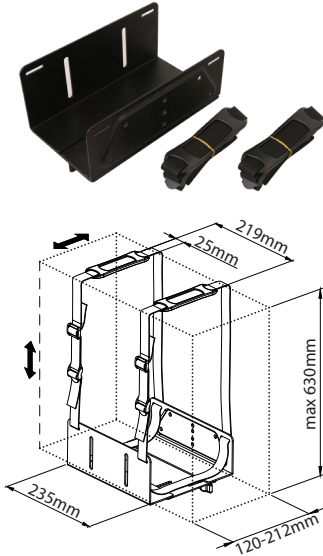

- Include two anti-skid straps.
- Suits for solid desk over 15mm thickness.
- Made of sturdy steel with anti-rust powder coating.
- Support CPU with two high tensile -strength webbing at 1780mm.

Carton Size	385X315X135 mm
G.W. / N.W.	10.5 / 10 kg
QTY / CTN	10 pcs
20FT QTY	16500 pcs

Carton Size	385X315X135 mm
G.W. / N.W.	12.5 / 12 kg
QTY / CTN	10 pcs
20FT QTY	16500 pcs

CPU HOLDERS

CH-001

CH-002

CH-003

CH-004

CH-003

Desk Side Board & Wall Mount

- Holder can be mounted on the wall and side board of desk.
- Adjustable holder suits for the CPU with width from 120mm to 212mm.
- Made of sturdy steel with anti-rust powder coating.
- Include two anti-skid straps.
- Support CPU with two high tensile-strength webbing at 1780mm.

Carton Size	285X280X300 mm
G.W. / N.W.	9.5 / 9.2 kg
QTY / CTN	4 pcs
20FT QTY	4500 pcs

CH-004

Under-Desk & Desk Side Board & Wall Mount

- Under-Desk mounting in two ways (Self-tapping screws & through desk grommet).
- Holder can also be mounted on the wall and side board of desk.
- Adjustable holder suits for the CPU with width from 120mm to 212mm.
- Made of sturdy steel with anti-rust powder coating.
- Include two anti-skid straps.
- Support CPU with two high tensile-strength webbing at 1780mm.