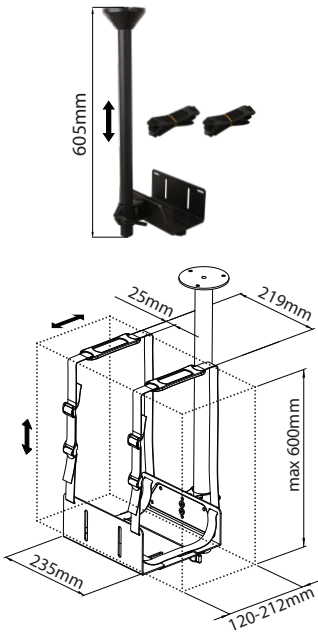

- Include two anti-skid straps.
- Suits for solid desk over 15mm thickness.
- Made of sturdy steel with anti-rust powder coating.
- Support CPU with two high tensile -strength webbing at 1780mm.

Carton Size	385X315X135 mm
G.W. / N.W.	10.5 / 10 kg
QTY / CTN	10 pcs
20FT QTY	16500 pcs

Carton Size	385X315X135 mm
G.W. / N.W.	12.5 / 12 kg
QTY / CTN	10 pcs
20FT QTY	16500 pcs

CPU HOLDERS

CH-001

CH-002

CH-003

CH-004

CH-003

Desk Side Board & Wall Mount

- Holder can be mounted on the wall and side board of desk.
- Adjustable holder suits for the CPU with width from 120mm to 212mm.
- Made of sturdy steel with anti-rust powder coating.
- Include two anti-skid straps.
- Support CPU with two high tensile-strength webbing at 1780mm.

Carton Size	285X280X300 mm
G.W. / N.W.	9.5 / 9.2 kg
QTY / CTN	4 pcs
20FT QTY	4500 pcs

CH-004

Under-Desk & Desk Side Board & Wall Mount

- Under-Desk mounting in two ways (Self-tapping screws & through desk grommet).
- Holder can also be mounted on the wall and side board of desk.
- Adjustable holder suits for the CPU with width from 120mm to 212mm.
- Made of sturdy steel with anti-rust powder coating.
- Include two anti-skid straps.
- Support CPU with two high tensile-strength webbing at 1780mm.