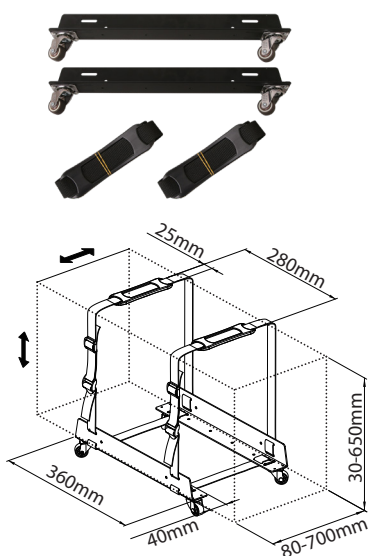

CH-002

Floor & Under-Desk

- Mobile CPU holder with 4 castor wheels.
- Holder can also be used as Under-Desk mount.
- Made of sturdy steel with anti-rust powder coating.
- Include two anti-skid straps.
- Support CPU with two high tensile -strength webbing at 1780mm.

Carton Size	385X315X135 mm
G.W. / N.W.	12.5 / 12 kg
QTY / CTN	10 pcs
20FT QTY	16500 pcs